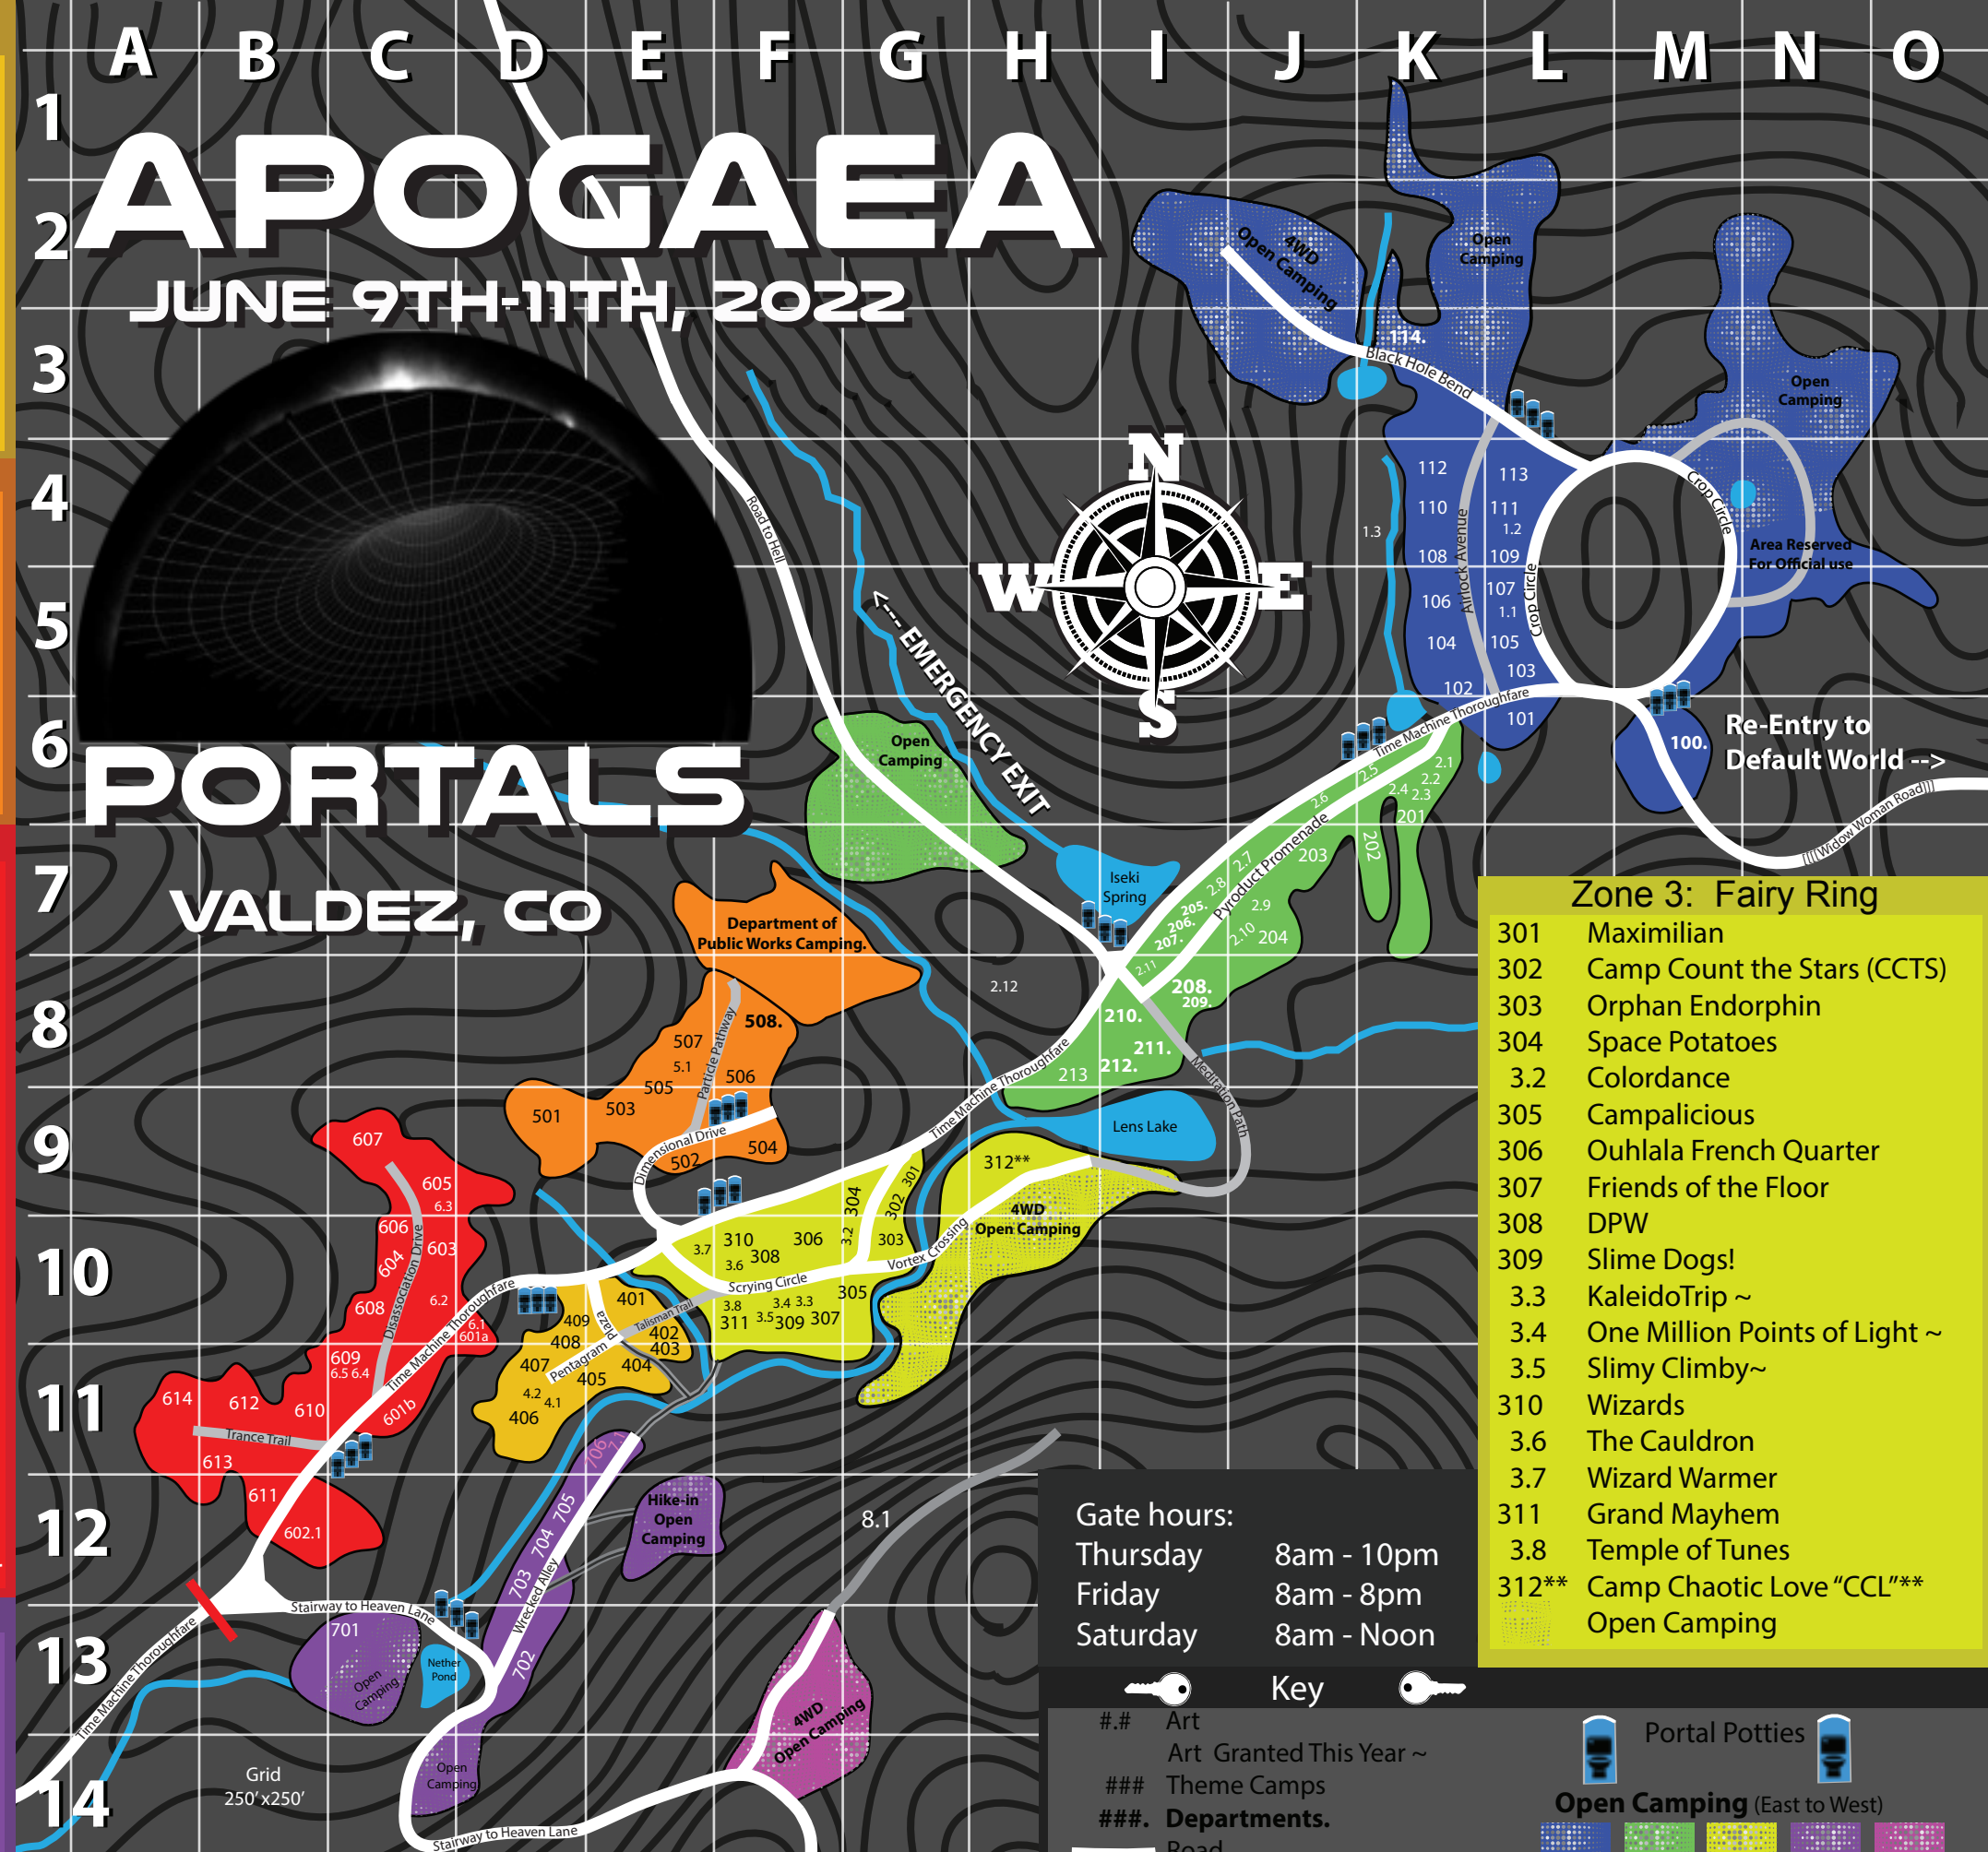

Zone 4: Draw a Door

- 401 Trick Worm Hole
- 402 Siberian Electric Company
- 403 Iron-On-Maiden
- 404 GLaDOS Cake Party
- 405 Wyrn Food
- 406 Resistance and the Flow Bats
- 4.1 ☆☆☆:-,Megalotorus*~*☆☆*~*
- 4.2 Rest in Peace/Lay it to Rest
- 407 P.L.A.H.
- 408 Titty City
- 409 The Fruit Stand

Zone 7: The Other Side

- 701 Bass Station
- 702 The Vibration Bubble
- 703 V.I.C.E. - Vietnamese Iced Coffee Experience
- 704 Bush Doof: Bass Jungle
- 705 SnoMos
- 706 Pink Flamingos
- 7.1 The Pink Portal ~
- Open Camping

APOGAEA

JUNE 9TH-11TH, 2022

PORTALS

VALDEZ, CO

Zone 1: Wormhole

- 100: Greeters**
- 101 Glitter Chicken Re-Ducks
- 102 Pretty Pickle Camp
- 103 Dieties of Deliciousness
- 104 Butterfly Disco Lounge
- 105 Stay At Home Ravers [SAHR]
- 106 The 13th Atoll
- 107 The Secret World
- 1.1 Arietty ~
- 108 Radical Ripples
- 109 Going Back To Camp Camp
- 110 Intergalactic Animal Party
- 111 Electric Vehicle Charging Station
- 1.2 Daimon ~
- 112 Skrambles**!*
- 113 Acrobatica Galactica
- 114. Kidsville.**
- 1.3 Cancer Unmasked ~
- Open Camping

Zone 2: Ring of Fire

- 2.1 Perspectives - A Portal
- 201 ApoCalypso NOW!
- 2.2 The Synchrotron
- 2.3 HydraConflagulators, StratoBlaster, and Friends
- 2.4 Geommortal Portal
- 2.5 Flora and Fire and the Double Poofers
- 202 Effigy Support Camping
- 2.6 Builder
- 2.7 Fire Sculpture Garden ~
a Tree of Life b The Tesseract
c Strictly Platonic d PaphioPendulum
e Sacred Geometry f Perfect Heart
g Sprout
- 203 Flash Burger
- 2.8 Evan's Fire Garden ~
- 204 Sk8 KAMP
- 2.9 SpeleoMolehill ~
- 2.10 Sk8 Kamp Mini Ramp ~
- 205. Volunteers.**
- 206. Info Booth.**
- 207. Acculturation.**
- 208. Center Camp.**
- 2.11 Hug Shack
- 209. DPW.**(Department of Public Works)**Annex.**
- 210. DICE.**
- 211. Rangers.**
- 212. BAMF.**
- 213 Udderly Delicious Milk and Cookie Bar
- 2.12 Stuck in a Loop Zoetropes ~
- Open Camping