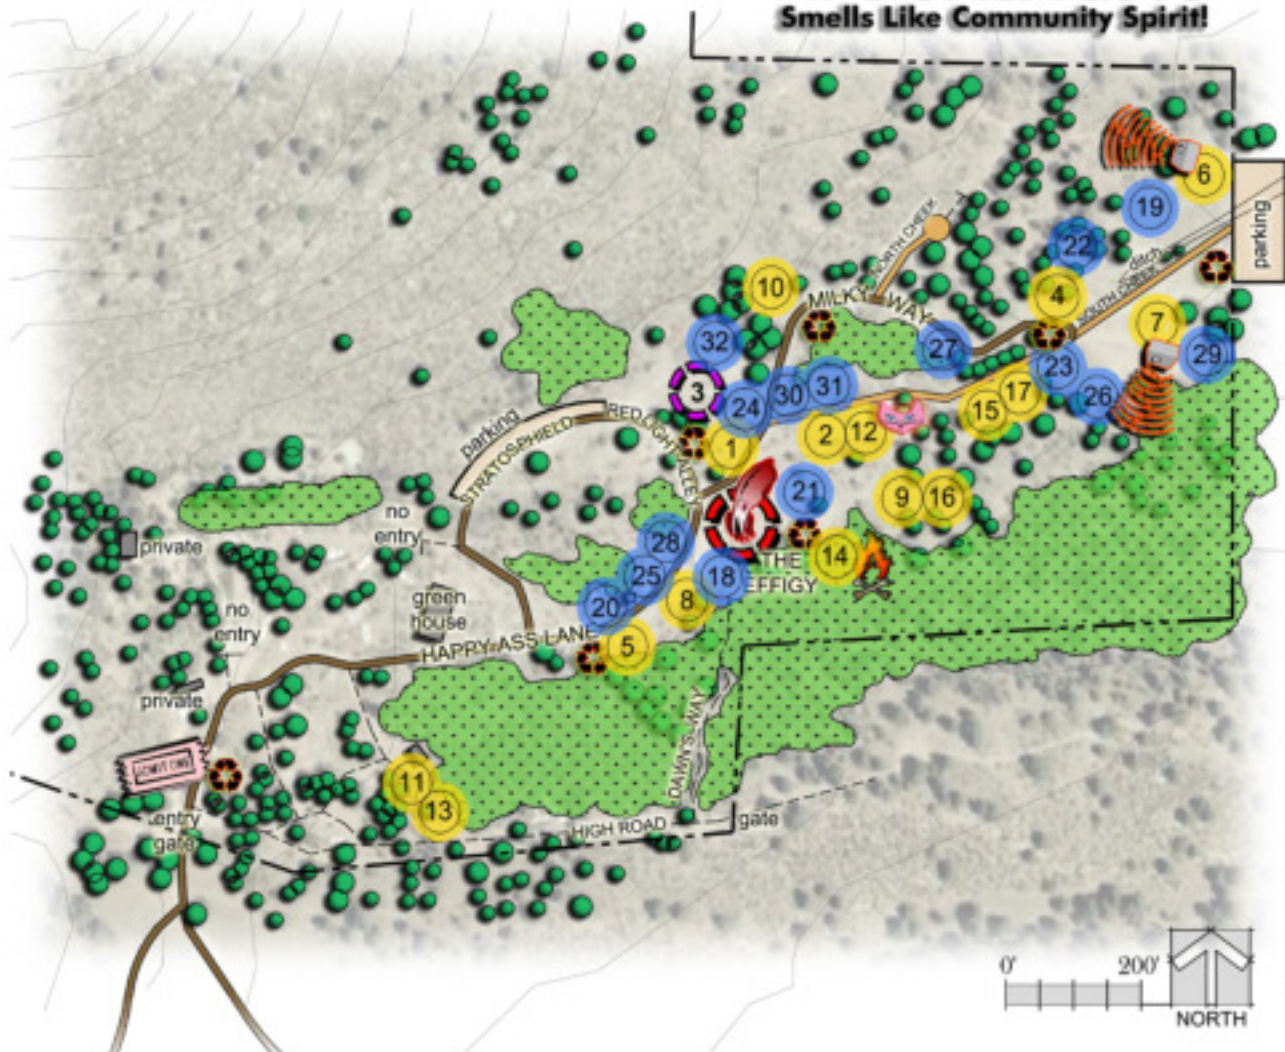

APOGAEA 2008

Smells Like Community Spirit!

KEY

- ROAD
- ROAD (LIMITED ACCESS)
- FOOT PATH
- 20' CONTOURS
- TREES (PINE)
- TREES (MIXED PINE/SPIN)
- PROPERTY BOUNDARY
- EXISTING STRUCTURES
- THEME CAMPS
- ART INSTALLATIONS
- RECYCLE STATION

- THEME CAMPS:**
1. Apogaea Info Booth
 2. Caddyshack Clubhouse
 3. The Demon Funkies Boogie Shizzle (Stage)
 4. Energy Riders
 5. Green Screen Project
 6. Interstellar Communication Center
 7. KingDome
 8. Metal Camp
 9. Mischief Camp
 10. Ninjas Around the World
 11. Pancake Productions Collective
 12. Pink Pussie Palace
 13. Psychedelic Salon
 14. Smoke n' Bones
 15. Time Shock Therapy
 16. Two Sense
 17. XpAt Aliens

- ART INSTALLATIONS:**
18. Bestiary
 19. Blacklight Play Area
 20. Community Exchange Tent
 21. Gantry
 22. Gateway
 23. LED Tunnel
 24. Mirror Mirror
 25. Mother Earth Screams
 26. Osciloscope
 27. Pony Pillow Wagon
 28. Power Play
 29. Primordial Mud Sisterhood
 30. Pump yer Juice
 31. Reflection
 32. Warming Globe