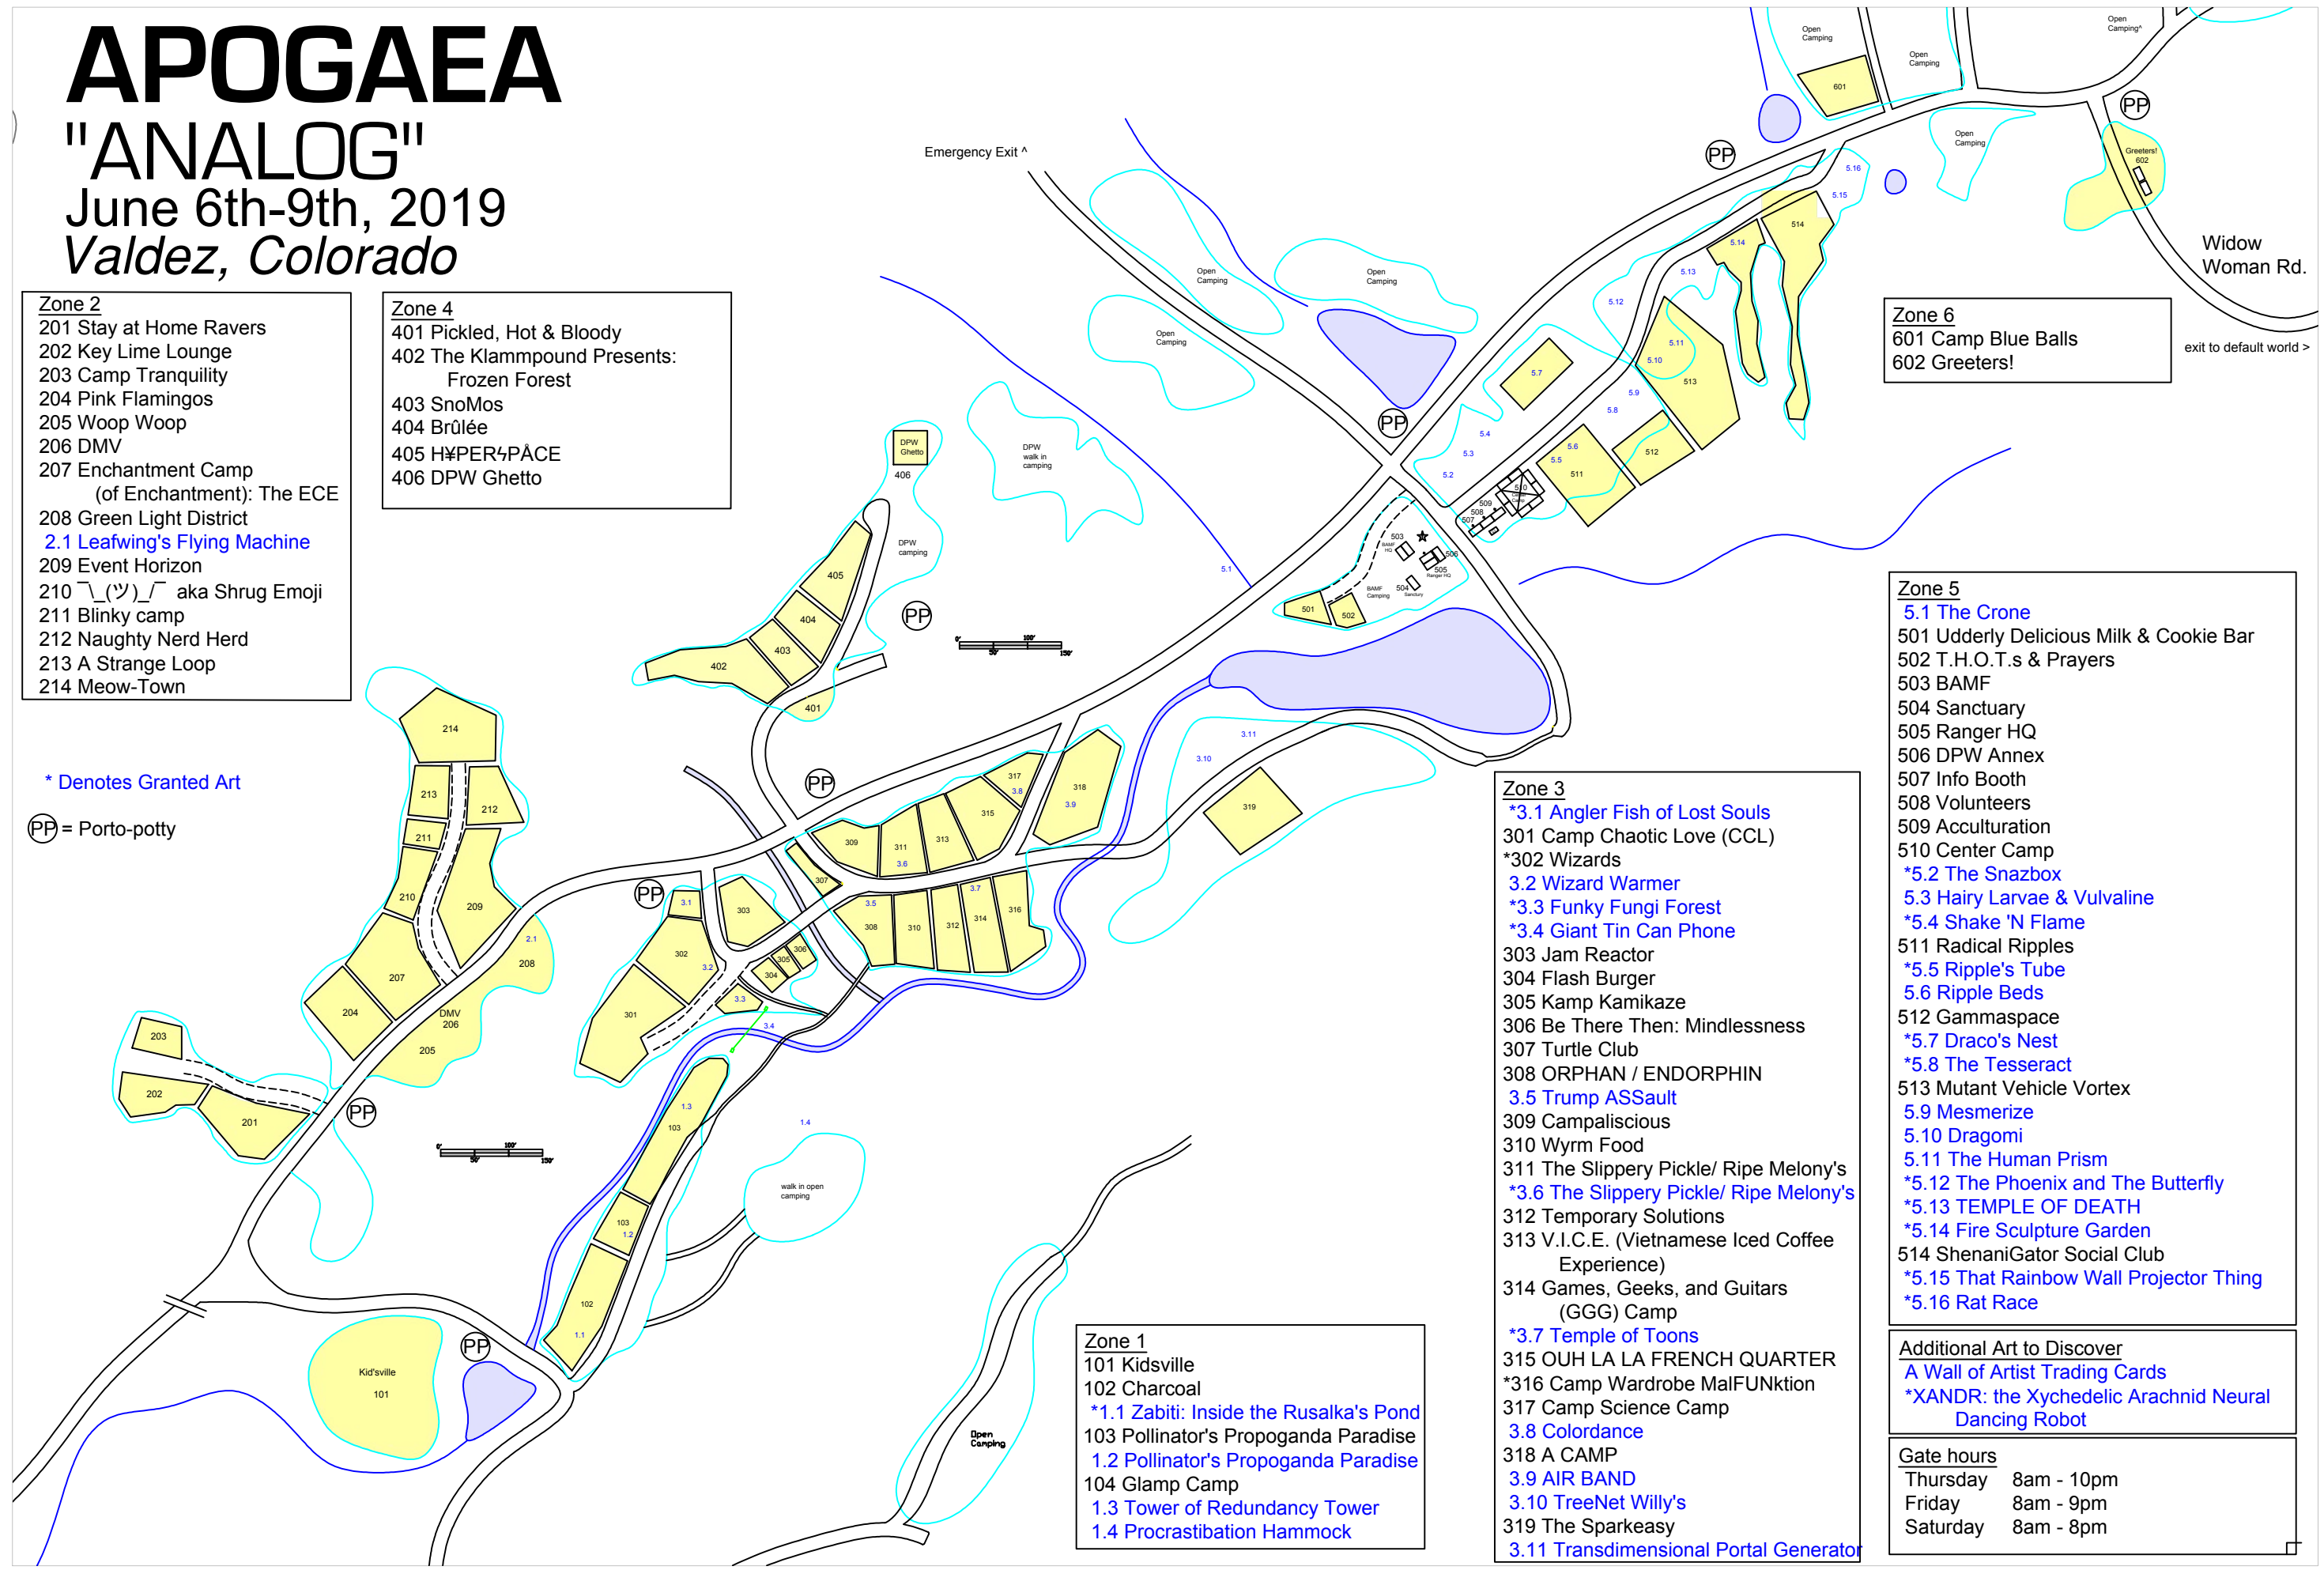

1. **Zone 3**
2. *3.1 Angler Fish of Lost Souls
   - 301 Camp Chaotic Love (CCL)
   - *302 Wizards
   - 3.2 Wizard Warmer
   - *3.3 Funky Fungi Forest
   - *3.4 Giant Tin Can Phone
   - 303 Jam Reactor
   - 304 Flash Burger
   - 305 Kamp Kamikaze
   - 306 Be There Then: Mindlessness
   - 307 Turtle Club
   - 308 ORPHAN / ENDORPHIN
   - 3.5 Trump ASSault
   - 309 Campaliscious
   - 310 Wyrn Food
   - 311 The Slippery Pickle/ Ripe Melony's
   - *3.6 The Slippery Pickle/ Ripe Melony's
   - 312 Temporary Solutions
   - 313 V.I.C.E. (Vietnamese Iced Coffee Experience)
   - 314 Games, Geeks, and Guitars (GGG) Camp
   - *3.7 Temple of Toons
   - 315 OUH LA LA FRENCH QUARTER
   - *316 Camp Wardrobe MalFUNKtion
   - 317 Camp Science Camp
   - 3.8 Colordance
   - 318 A CAMP
   - 3.9 AIR BAND
   - 3.10 TreeNet Willy's
   - 319 The Sparkeasy
   - 3.11 Transdimensional Portal Generator

1. **Zone 1**
2. 101 Kidsville
   - 102 Charcoal
   - *1.1 Zabiti: Inside the Rusalka's Pond
   - 1.2 Pollinator's Propoganda Paradise
   - 104 Glamp Camp
   - 1.3 Tower of Redundancy Tower
   - 1.4 Procrastibation Hammock

* Denotes Granted Art
PP = Porto-potty

Additional Art to Discover

- A Wall of Artist Trading Cards
- *XANDR: the Xychedelic Arachnid Neural Dancing Robot

Gate hours

Thursday	8am - 10pm
Friday	8am - 9pm
Saturday	8am - 8pm