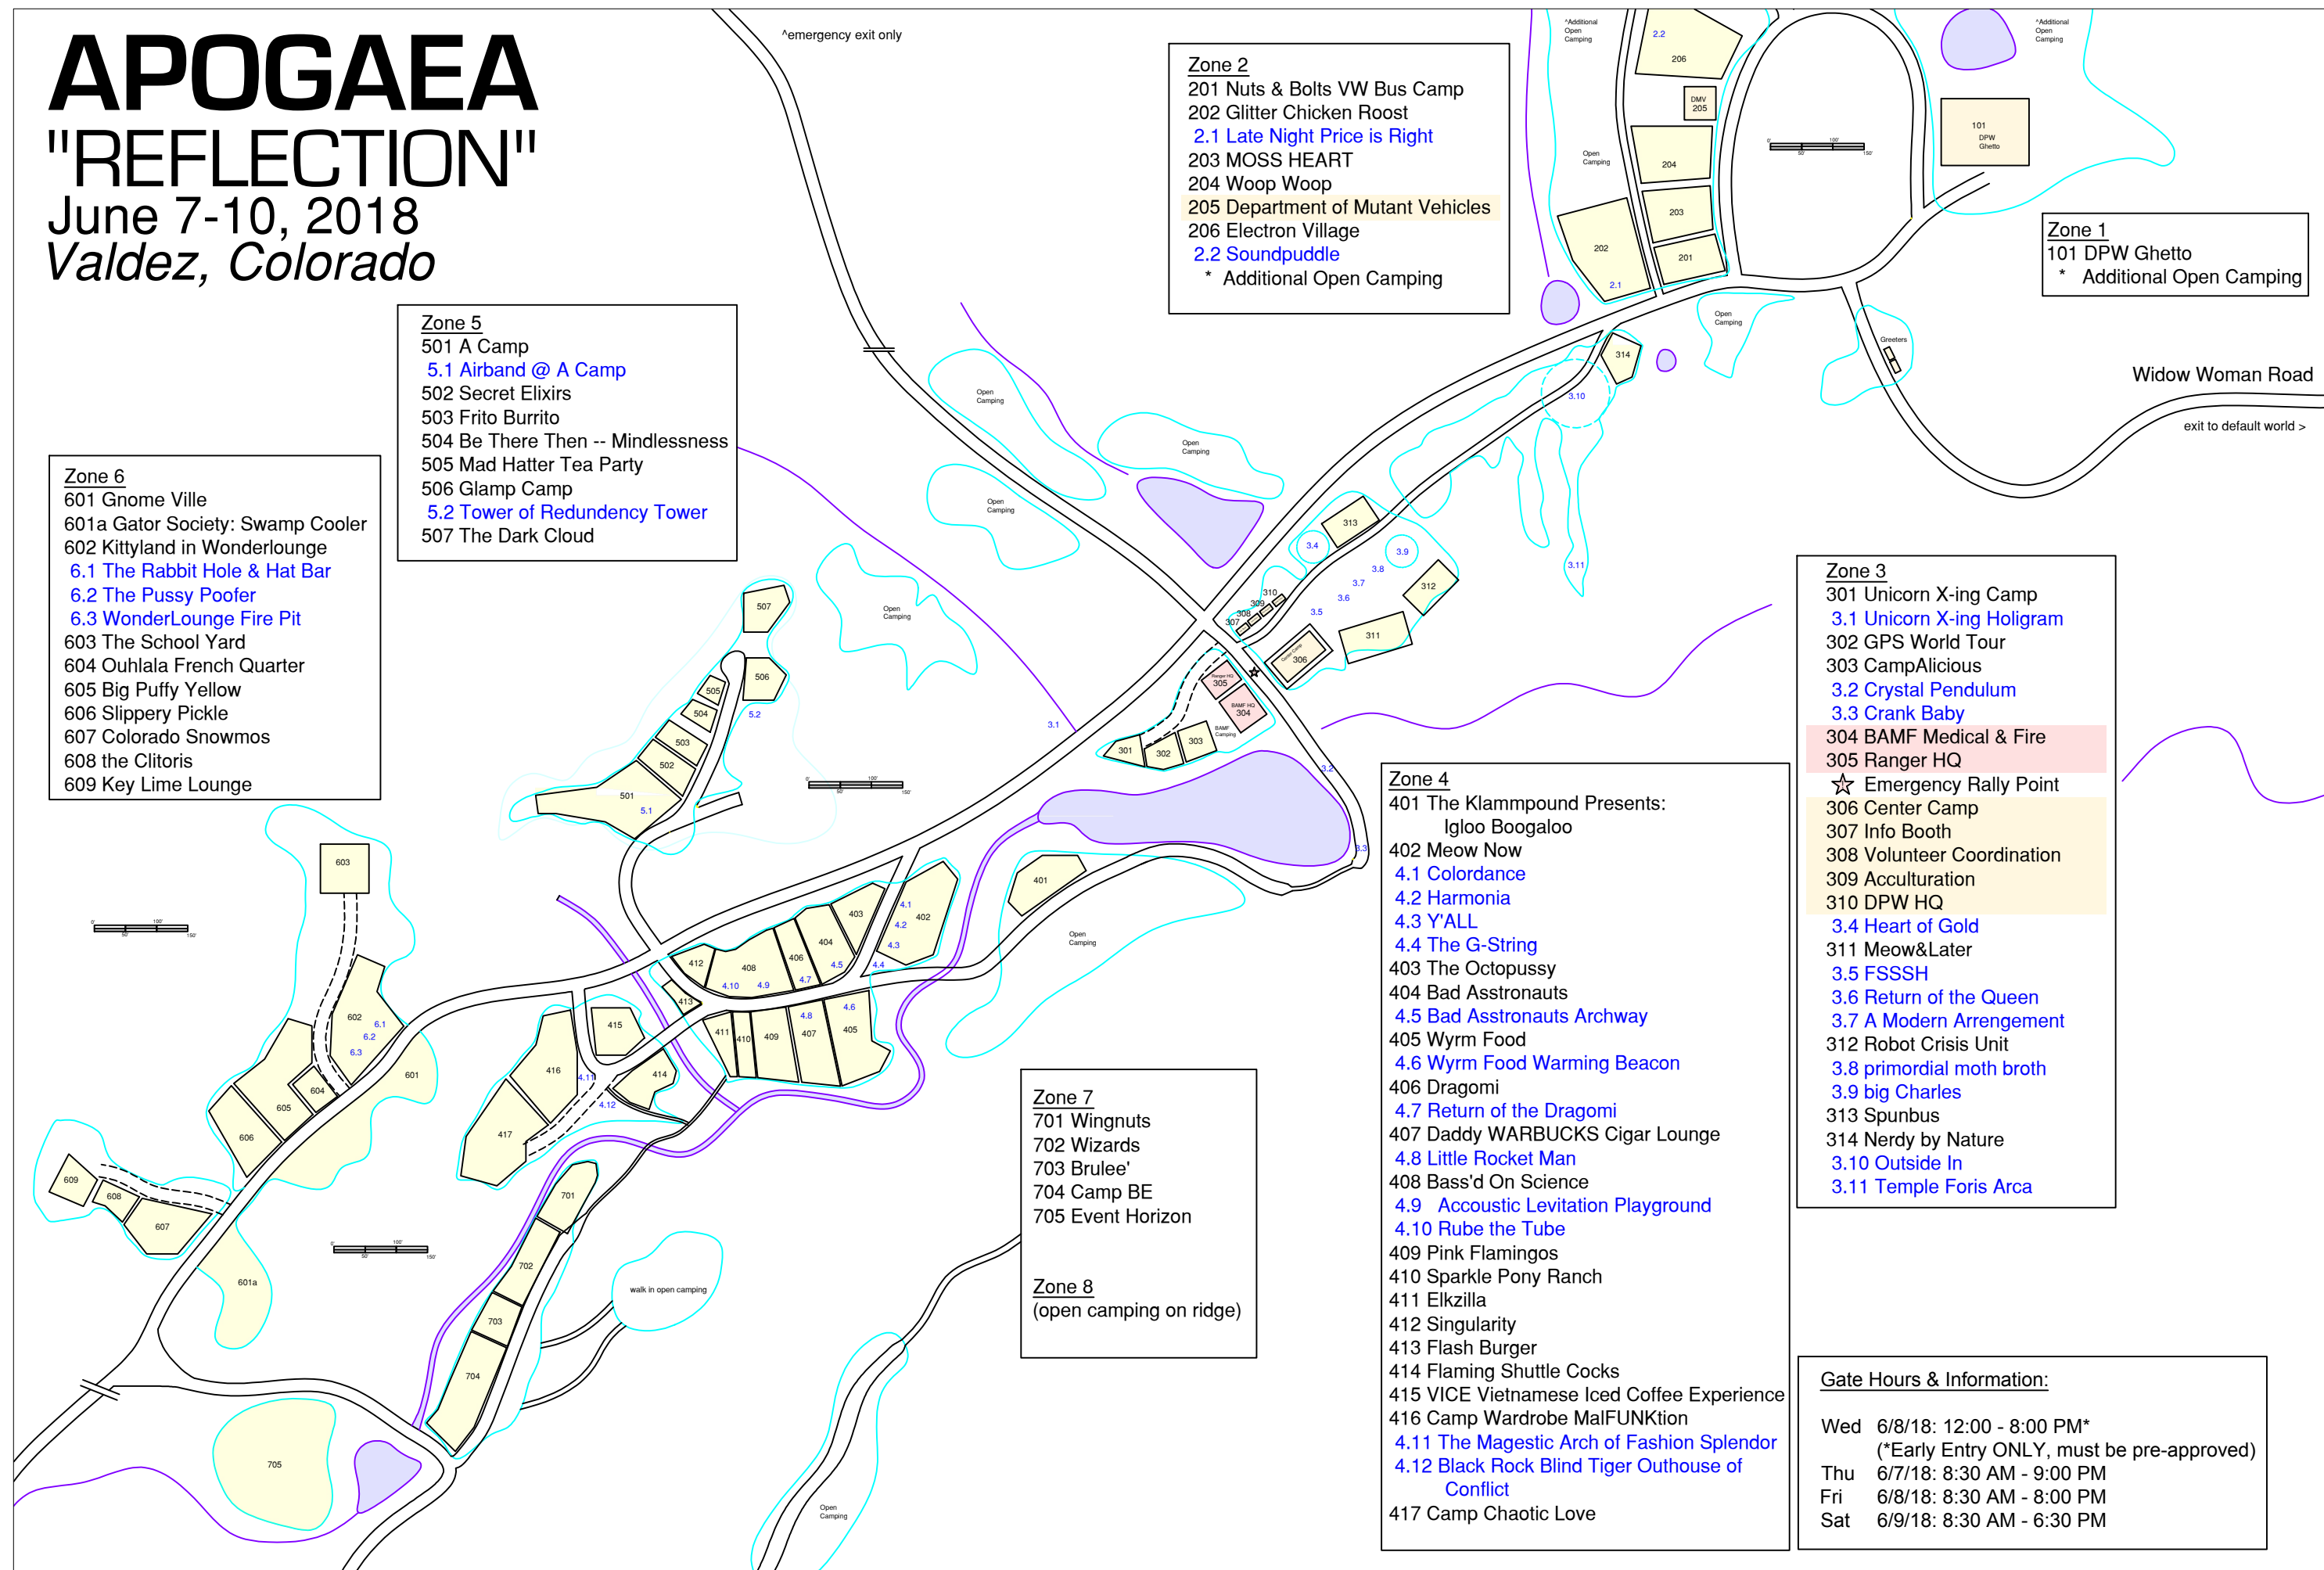

1. **Zone 3**
   301 Unicorn X-ing Camp
   3.1 Unicorn X-ing Holigram
   302 GPS World Tour
   303 CampAlicious
   3.2 Crystal Pendulum
   3.3 Crank Baby
   304 BAMF Medical & Fire
   305 Ranger HQ
   ☆ Emergency Rally Point
   306 Center Camp
   307 Info Booth
   308 Volunteer Coordination
   309 Acculturation
   310 DPW HQ
   3.4 Heart of Gold
   311 Meow&Later
   3.5 FSSSH
   3.6 Return of the Queen
   3.7 A Modern Arrangement
   312 Robot Crisis Unit
   3.8 primordial moth broth
   3.9 big Charles
   313 Spunbus
   314 Nerdy by Nature
   3.10 Outside In
   3.11 Temple Foris Arca

1. **Zone 4**
   401 The Klampound Presents:
   Igloo Boogaloo
   402 Meow Now
   4.1 Colordance
   4.2 Harmonia
   4.3 Y'ALL
   4.4 The G-String
   403 The Octopussy
   404 Bad Asstronauts
   4.5 Bad Asstronauts Archway
   405 Wyrn Food
   4.6 Wyrn Food Warming Beacon
   406 Dragomi
   4.7 Return of the Dragomi
   407 Daddy WARBUCKS Cigar Lounge
   4.8 Little Rocket Man
   408 Bass'd On Science
   4.9 Accoustic Levitation Playground
   4.10 Rube the Tube
   409 Pink Flamingos
   410 Sparkle Pony Ranch
   411 Elkzilla
   412 Singularity
   413 Flash Burger
   414 Flaming Shuttle Cocks
   415 VICE Vietnamese Iced Coffee Experience
   416 Camp Wardrobe MalFUNKtion
   4.11 The Magestic Arch of Fashion Splendor
   4.12 Black Rock Blind Tiger Outhouse of Conflict
   417 Camp Chaotic Love

1. **Zone 7**
   701 Wingnuts
   702 Wizards
   703 Brulee'
   704 Camp BE
   705 Event Horizon

1. **Zone 8**
   (open camping on ridge)

Gate Hours & Information:

Wed	6/8/18: 12:00 - 8:00 PM*
	(*Early Entry ONLY, must be pre-approved)
Thu	6/7/18: 8:30 AM - 9:00 PM
Fri	6/8/18: 8:30 AM - 8:00 PM
Sat	6/9/18: 8:30 AM - 6:30 PM