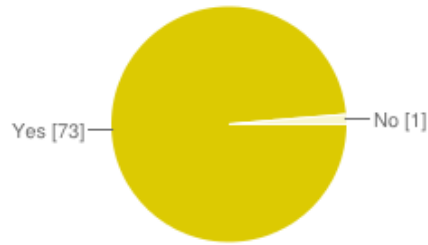

Did you read the Survival Guide before the event?

Yes	68	92%
No	6	8%

Did you feel that you were adequately prepared for your first burn?

Yes	70	95%
No	4	5%

Do you plan on attending Apogaea again in the future?