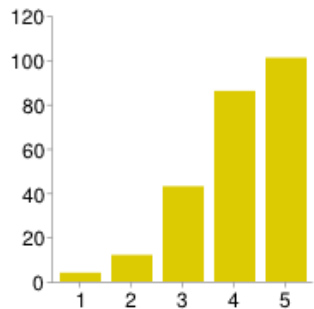

Info Booth

How was your experience with Info Booth this year?