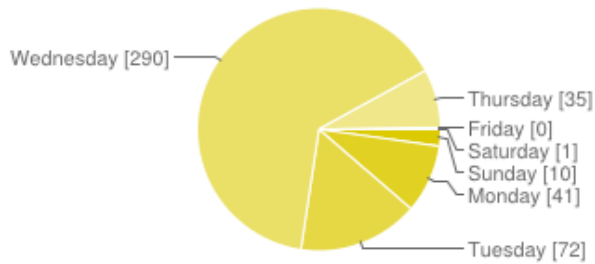

What day should Apogaea start?

Sunday	10	2%
Monday	41	9%
Tuesday	72	16%
Wednesday	290	65%
Thursday	35	8%
Friday	0	0%
Saturday	1	0%