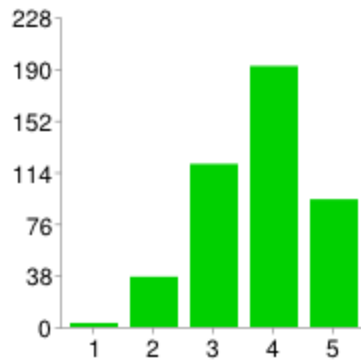

How many Apogaeans did you hug?

1	3	1%
2	37	8%
3	120	27%
4	192	43%
5	94	21%