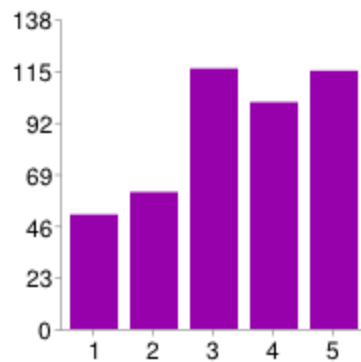

1	51	11%
2	61	14%
3	116	26%
4	101	23%
5	115	26%

How much bacon did you bring?

1	200	45%
2	61	14%
3	70	16%
4	55	12%
5	57	13%

Bacon is?

Dumb	118	26%
Yum	332	74%

Apogaea Security Squad (A.S.S)

How was your experience with Apogaea Sec Squad (A.S.S.) this year?