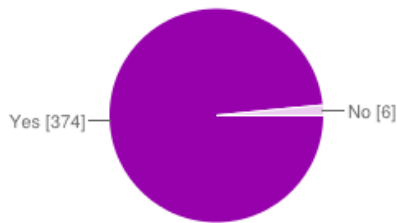

Did you read the Survival Guide before the event?

Yes	68	92%
No	6	8%

Did you feel that you were adequately prepared for your first burn?

Yes	70	95%
No	4	5%

Do you plan on attending Apogaea again in the future?

Yes	73	99%
No	1	1%

How did you hear about Apogaea?

From a friend	69	73%
Apogaea website	9	9%
Google search	2	2%
Facebook group	8	8%
Other	7	7%

Veteran Burners

Were you adequately prepared for Apogaea?

Yes	374	98%
No	6	2%

Did you read the 2013 Survival Guide before the event?

Yes	299	79%
No	81	21%

Do you plan on attending Apogaea again?

Yes	372	98%
No	8	2%

How would you rate Apogaea compared to other burns you've attended?