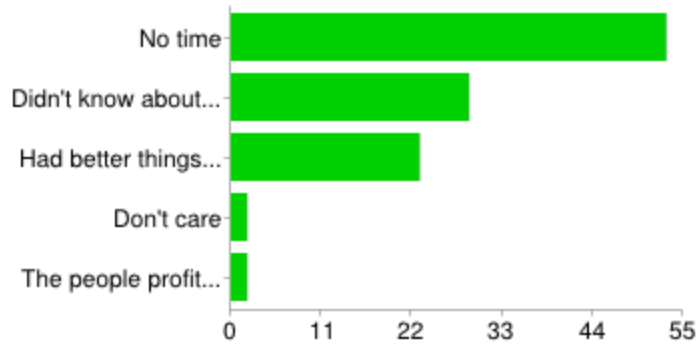

If you didn't volunteer, why not?

No time	53	49%
Didn't know about volunteering	29	27%
Had better things to do	23	21%
Don't care	2	2%
The people profiting off the event should pay people to do it	2	2%