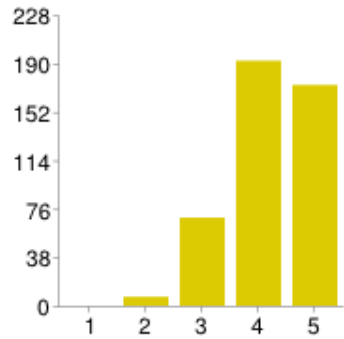

Art

Overall, how was the art this year?

1	0	0%
2	7	2%
3	69	16%
4	192	44%
5	173	39%