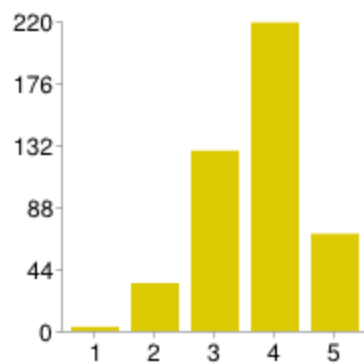

How were the portapotties maintained?

1	3	1%
2	34	8%
3	128	28%
4	219	48%
5	69	15%