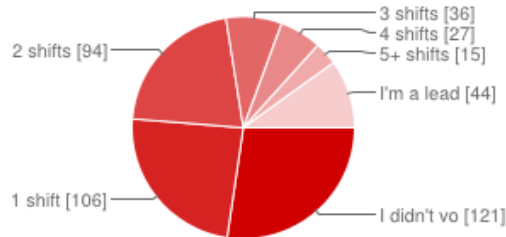

I didn't volunteer	121	27%
1 shift	106	24%
2 shifts	94	21%
3 shifts	36	8%
4 shifts	27	6%
5+ shifts	15	3%
I'm a lead	44	10%

How often did you volunteer for a theme camp / art installation during the event?