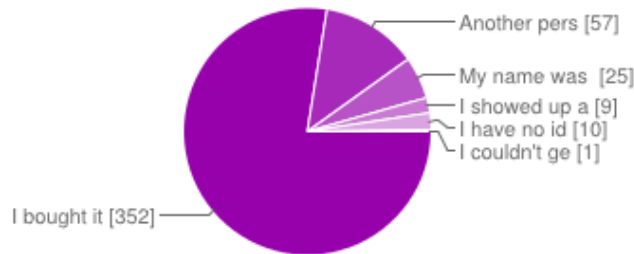

Were there enough portapotties?

1	9	2%
2	29	6%
3	108	24%
4	217	48%
5	89	20%

How were the portapotties maintained?

1	3	1%
2	34	8%
3	128	28%
4	219	48%
5	69	15%

How were sound levels and music coordination handled this year?

1	7	2%
2	24	5%
3	66	15%
4	196	43%
5	158	35%

Tickets

How did you acquire your ticket / get your name on the attendee list this year?

I bought it through Brown Paper Tickets directly	352	78%
Another person bought it on BPT for me in my name	57	13%
My name was added to the attendee list with BPT	25	6%
I showed up at the gate with ID copies or the original buyer, etc	9	2%
I have no idea what happened	10	2%
I couldn't get a ticket	1	0%

How much did you pay for your ticket?

More than full price (more than \$104)	3	1%
Full price (\$100 + fees)	341	75%
Scholarship (\$50)	19	4%
Ignition (\$40)	82	18%
Gifted (\$0)	9	2%

How do you feel about ticket prices this year?