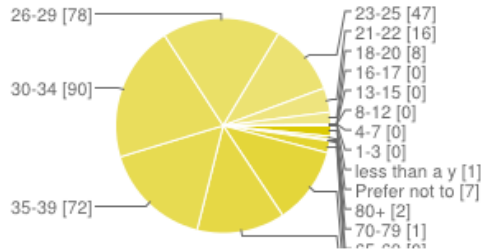

When on Earth, in what zip code do you spend most of your time?

870231	80921	81632	80215	80216	80247	80246	75202	80214	80211	80212	80210	80303
/ 80020	80537	80209	80207	Denver	80206	19145	76208	80206	81212	15217	94117	
80634	81620	94115	80224	80226	80227	80237	80232	80220	80231	80221	80534	
80234	80222	80233	80535	80223	80829	80525	80528	80424	80033	80228	80218	
80229	81101	80421	80219	80030	80031	78652	81612	80903	80904	80524	80521	
80520	30606	80516	75238	80513	80201	80918	80919	80203	80204	80205	80305	
97211	80401	80403	80302	80301	80920	80304	80487	80303	85259	80224-2901	99202	
75243	73072	80305	75248	98052	You mom's house.	80501	80005	80004	80003	80454		
80002	63114	02130	80129	94607	80466	01001	81147	80130	80465	80426	81301	
01821	94551	80128	82070	80127	60098	80124	80123	80020	80122	80120	78741	
80435	80620	80433	80027	80026	80602	80439	80603	11217	80108	98103	98101	
80111	80110	80113	80010	80112	80012	80011	80014	80013	80016	80015	80017	

What is your age in Earth years?

Prefer not to say	7	2%
80+	2	0%
70-79	1	0%
65-69	0	0%
55-64	8	2%
45-54	51	12%
40-44	58	13%
35-39	72	16%
30-34	90	21%
26-29	78	18%
23-25	47	11%
21-22	16	4%
18-20	8	2%
16-17	0	0%
13-15	0	0%
8-12	0	0%
4-7	0	0%
1-3	0	0%
less than a year	1	0%