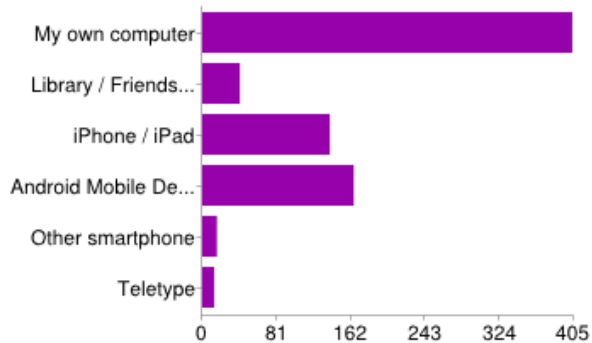

Communications / News

What devices do you use to access Apogaea news?

My own computer	403	52%
Library / Friends's / Work Computer	41	5%
iPhone / iPad	139	18%
Android Mobile Device	165	21%
Other smartphone	16	2%
Teletype	13	2%