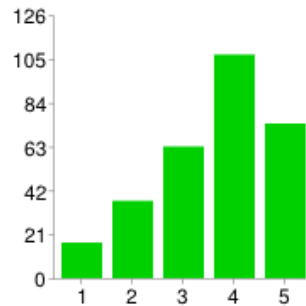

1	10	3%
2	27	9%
3	61	20%
4	85	28%
5	116	39%

Gate

How was your experience with Gate this year?

1	3	1%
2	10	3%
3	55	14%
4	132	34%
5	192	49%

Greeters

How was your experience with Greeters this year?

1	7	2%
2	28	7%
3	51	13%
4	111	28%
5	198	50%

De-greeters

How was your experience with the De-greeters this year?

1	7	3%
2	23	9%
3	61	23%
4	79	30%
5	90	35%

Exodus

How was your experience with Exodus this year?

1	17	6%
2	37	12%
3	63	21%
4	107	36%
5	74	25%