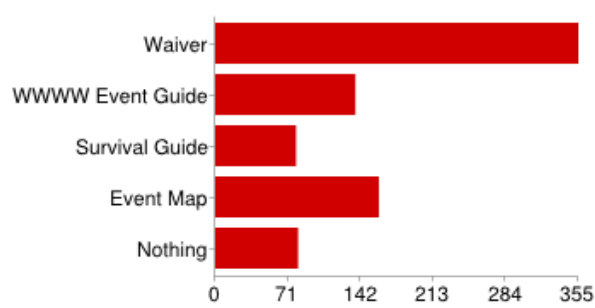

Miscellaneous

What documents did you print ahead of time this year?

Waiver	355	44%
WWWW Event Guide	137	17%
Survival Guide	79	10%
Event Map	160	20%
Nothing	81	10%