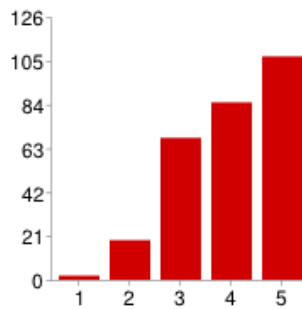

1	51	11%
2	61	14%
3	116	26%
4	101	23%
5	115	26%

How much bacon did you bring?

1	200	45%
2	61	14%
3	70	16%
4	55	12%
5	57	13%

Bacon is?

Dumb	118	26%
Yum	332	74%

Apogaea Security Squad (A.S.S)

How was your experience with Apogaea Sec Squad (A.S.S.) this year?