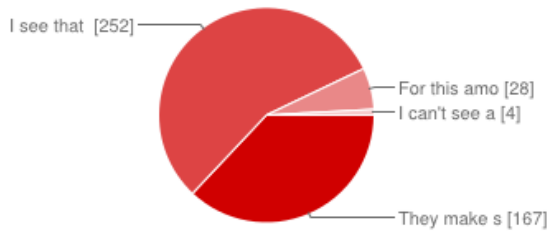

How do you feel about how Apogaea is spending the money they are getting from ticket sales?

They make so much happen for so little, I wonder how they do it	167	37%
I see that money is mostly well spent	252	56%
For this amount of money I should be seeing much more infrastructure / land / something	28	6%
I can't see any value for the money they collect	4	1%