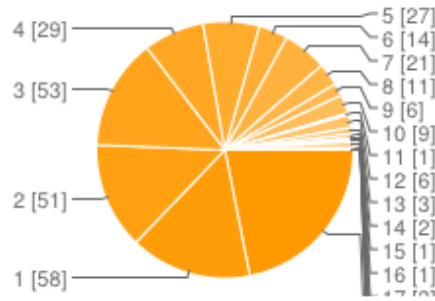

How many years have you attended Burning Man (include 2013 if you're going)?

0	83	22%
1	58	15%
2	51	13%
3	53	14%
4	29	8%
5	27	7%
6	14	4%
7	21	6%
8	11	3%
9	6	2%
10	9	2%
11	1	0%
12	6	2%
13	3	1%
14	2	1%
15	1	0%
16	1	0%
17	3	1%
18	1	0%
19	0	0%
20	0	0%
21	0	0%
22	0	0%
23	0	0%