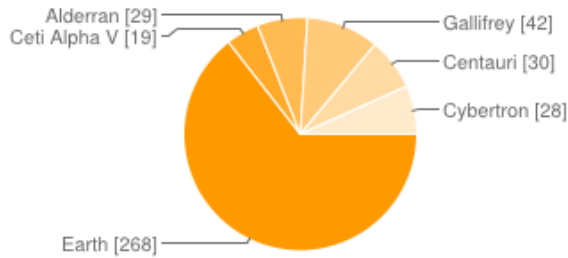

Demographic Questions

What planet are you from?

Earth	268	64%
Ceti Alpha V	19	5%
Alderran	29	7%
Gallifrey	42	10%
Centauri	30	7%
Cybertron	28	7%