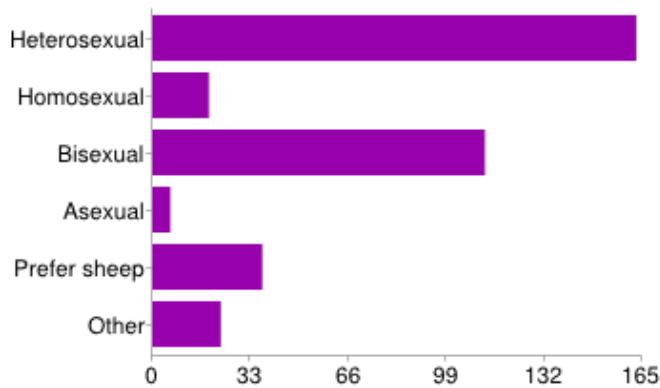

What is your age in Earth years?

Prefer not to say	7	2%
80+	2	0%
70-79	1	0%
65-69	0	0%
55-64	8	2%
45-54	51	12%
40-44	58	13%
35-39	72	16%
30-34	90	21%
26-29	78	18%
23-25	47	11%
21-22	16	4%
18-20	8	2%
16-17	0	0%
13-15	0	0%
8-12	0	0%
4-7	0	0%
1-3	0	0%
less than a year	1	0%

What is your gender?

Male	239	50%
Female	198	42%
Transgender	7	1%
Gender neutral	14	3%
Other	16	3%

What is your sexual orientation?

Heterosexual	163	45%
Homosexual	19	5%
Bisexual	112	31%
Asexual	6	2%
Prefer sheep	37	10%
Other	23	6%