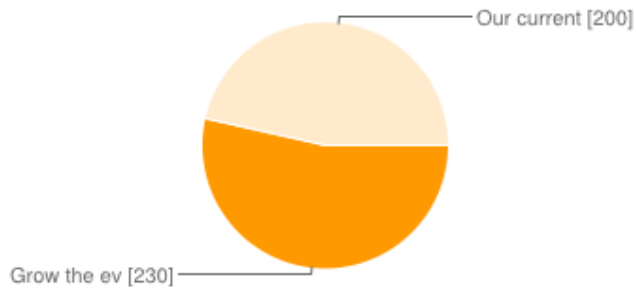

What is more important to you: growing the event or staying at our current location?

Grow the event population even if it means finding a new location	230	53%
Our current location is more important to me than growing the population	200	47%