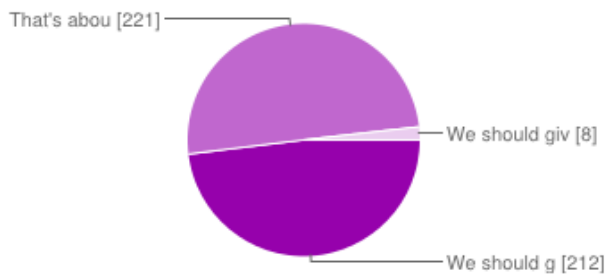

Art

Overall, how was the art this year?

1	0	0%
2	7	2%
3	69	16%
4	192	44%
5	173	39%

How well was the art grant money spent this year?

1	2	0%
2	5	1%
3	65	15%
4	215	49%
5	153	35%

On average, Apogaea gives about 33.6% of the previous year's ticket sales as grants the following year. What should Apogaea do in 2014?

We should give more. Bad ass art isn't cheap!	212	48%
That's about right. Let's keep it there.	221	50%
We should give less. Hippies don't deserve grants.	8	2%

What were your three favorite art installations?