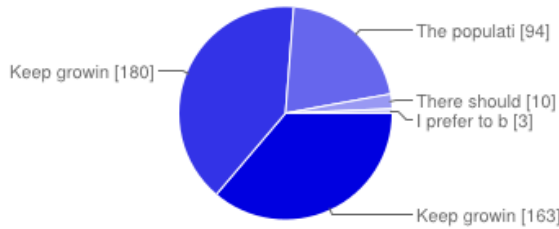

Event details

Did Apogaea conflict with any other events for you this year?

No, it was perfect timing	361	80%
Yes, I had some timing conflicts but still made it to Apogaea	92	20%
Yes, I had some timing conflicts that prevented me from attending Apogaea	1	0%

What day should Apogaea start?

Sunday	10	2%
Monday	41	9%
Tuesday	72	16%
Wednesday	290	65%
Thursday	35	8%
Friday	0	0%
Saturday	1	0%

What day should Apogaea end?

Sunday	316	70%
Monday	120	27%
Tuesday	5	1%
Wednesday	0	0%
Thursday	0	0%
Friday	1	0%
Saturday	7	2%

What was your favorite day at Apogaea this year?

Tuesday	13	3%
Wednesday	14	3%
Thursday	76	17%
Friday	185	42%
Saturday	151	34%
Sunday	5	1%

How do you feel about the event population?

Keep growing at a controlled, sustainable rate. Find a new location if necessary as growth is the priority.	163	36%
Keep growing at a controlled, sustainable rate until the current location is maxed out.	180	40%
The population is about right at 1650 people	94	21%
There should be less people - 1650 is too many	10	2%
I prefer to be alone	3	1%