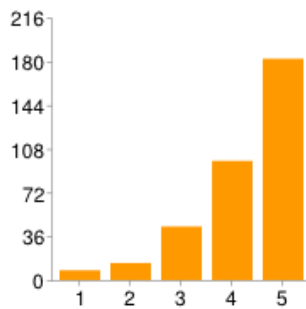

Temple

How was your experience with the Temple this year?