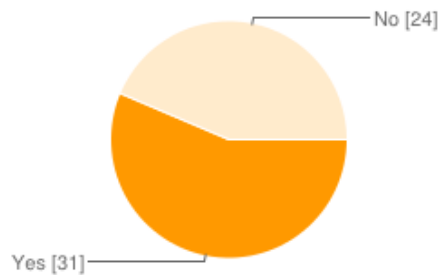

Yes	15	14%
No	96	86%

If you did report an incident to BAMF / Rangers, do you feel the situation was resolved?