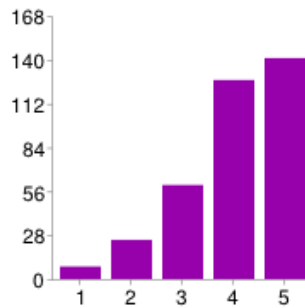

Ticketing

How was your experience with Ticketing this year?

1	8	2%
2	25	7%
3	60	17%
4	127	35%
5	141	39%