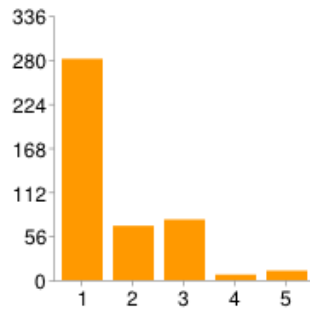

How often did you hear whale sounds?