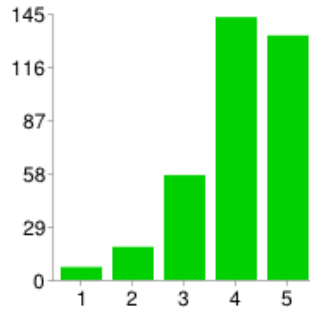

1	51	11%
2	61	14%
3	116	26%
4	101	23%
5	115	26%

How much bacon did you bring?

1	200	45%
2	61	14%
3	70	16%
4	55	12%
5	57	13%

Bacon is?

Dumb	118	26%
Yum	332	74%

Apogaea Security Squad (A.S.S)

How was your experience with Apogaea Sec Squad (A.S.S.) this year?

1	2	1%
2	19	7%
3	68	24%
4	85	30%
5	107	38%

Apogaea DPW

How was your experience with Apogaea DPW (Department of Public Works) this year?

1	1	0%
2	4	2%
3	39	16%
4	71	29%
5	126	52%

Parking

How was your experience with Parking this year?