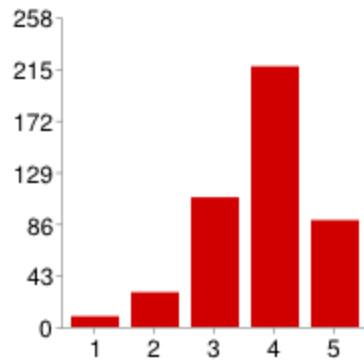

Were there enough portapotties?

1	9	2%
2	29	6%
3	108	24%
4	217	48%
5	89	20%