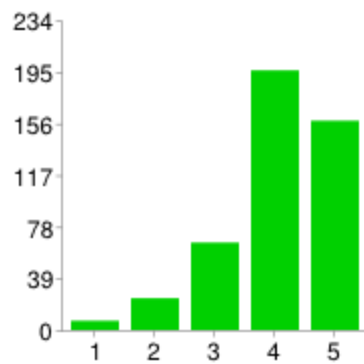

Were there enough portapotties?

1	9	2%
2	29	6%
3	108	24%
4	217	48%
5	89	20%

How were the portapotties maintained?

1	3	1%
2	34	8%
3	128	28%
4	219	48%
5	69	15%

How were sound levels and music coordination handled this year?

1	7	2%
2	24	5%
3	66	15%
4	196	43%
5	158	35%

Tickets

How did you acquire your ticket / get your name on the attendee list this year?

I bought it through Brown Paper Tickets directly	352	78%
Another person bought it on BPT for me in my name	57	13%
My name was added to the attendee list with BPT	25	6%
I showed up at the gate with ID copies or the original buyer, etc	9	2%
I have no idea what happened	10	2%
I couldn't get a ticket	1	0%

How much did you pay for your ticket?

More than full price (more than \$104)	3	1%
Full price (\$100 + fees)	341	75%
Scholarship (\$50)	19	4%
Ignition (\$40)	82	18%
Gifted (\$0)	9	2%

How do you feel about ticket prices this year?