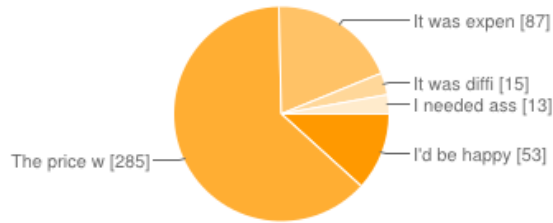

1	7	2%
2	24	5%
3	66	15%
4	196	43%
5	158	35%

Tickets

How did you acquire your ticket / get your name on the attendee list this year?

I bought it through Brown Paper Tickets directly	352	78%
Another person bought it on BPT for me in my name	57	13%
My name was added to the attendee list with BPT	25	6%
I showed up at the gate with ID copies or the original buyer, etc	9	2%
I have no idea what happened	10	2%
I couldn't get a ticket	1	0%

How much did you pay for your ticket?

More than full price (more than \$104)	3	1%
Full price (\$100 + fees)	341	75%
Scholarship (\$50)	19	4%
Ignition (\$40)	82	18%
Gifted (\$0)	9	2%

How do you feel about ticket prices this year?