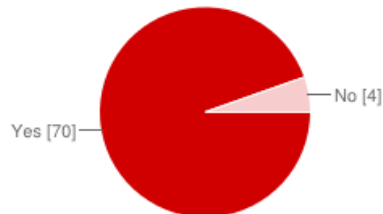

Apogaea 2013 Census

454 Responses

Summary

Was Apogaea 2013 the first time you have been to a Burning Man type event, including Burning Man, or any of the Burning Man regionals?

Yes	74	16%
No	380	84%

First Time Burners

Did you read the Survival Guide before the event?

Yes	68	92%
No	6	8%

Did you feel that you were adequately prepared for your first burn?

Yes	70	95%
No	4	5%

Do you plan on attending Apogaea again in the future?