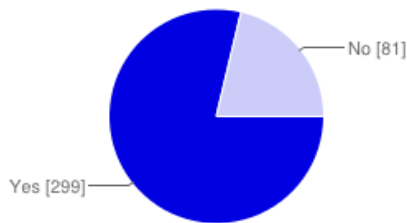

Did you read the Survival Guide before the event?

Yes	68	92%
No	6	8%

Did you feel that you were adequately prepared for your first burn?

Yes	70	95%
No	4	5%

Do you plan on attending Apogaea again in the future?

Yes	73	99%
No	1	1%

How did you hear about Apogaea?

From a friend	69	73%
Apogaea website	9	9%
Google search	2	2%
Facebook group	8	8%
Other	7	7%

Veteran Burners

Were you adequately prepared for Apogaea?

Yes	374	98%
No	6	2%

Did you read the 2013 Survival Guide before the event?

Yes	299	79%
No	81	21%

Do you plan on attending Apogaea again?

Yes	372	98%
No	8	2%

How would you rate Apogaea compared to other burns you've attended?