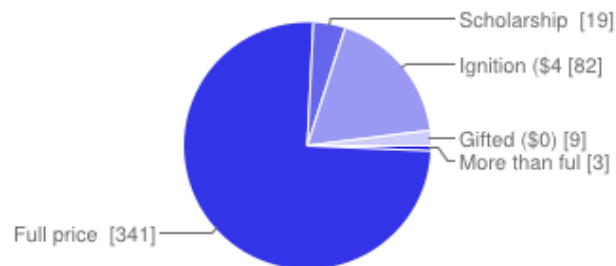

1	7	2%
2	24	5%
3	66	15%
4	196	43%
5	158	35%

Tickets

How did you acquire your ticket / get your name on the attendee list this year?

I bought it through Brown Paper Tickets directly	352	78%
Another person bought it on BPT for me in my name	57	13%
My name was added to the attendee list with BPT	25	6%
I showed up at the gate with ID copies or the original buyer, etc	9	2%
I have no idea what happened	10	2%
I couldn't get a ticket	1	0%

How much did you pay for your ticket?

More than full price (more than \$104)	3	1%
Full price (\$100 + fees)	341	75%
Scholarship (\$50)	19	4%
Ignition (\$40)	82	18%
Gifted (\$0)	9	2%

How do you feel about ticket prices this year?