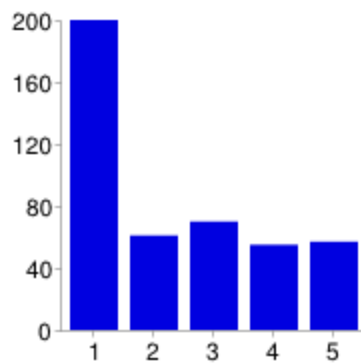

1	51	11%
2	61	14%
3	116	26%
4	101	23%
5	115	26%

How much bacon did you bring?

1	200	45%
2	61	14%
3	70	16%
4	55	12%
5	57	13%

Bacon is?

Dumb	118	26%
Yum	332	74%

Apogaea Security Squad (A.S.S)

How was your experience with Apogaea Sec Squad (A.S.S.) this year?