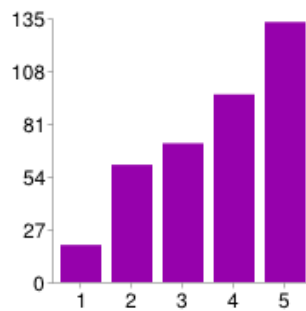

Conclave / pre-Effigy burn fire performance

How was your experience with Conclave / pre-Effigy burn fire performance this year?