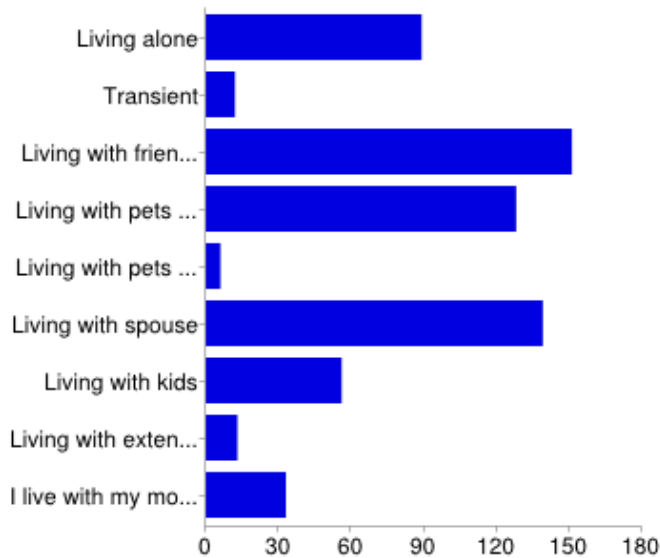

What is your age in Earth years?

Prefer not to say	7	2%
80+	2	0%
70-79	1	0%
65-69	0	0%
55-64	8	2%
45-54	51	12%
40-44	58	13%
35-39	72	16%
30-34	90	21%
26-29	78	18%
23-25	47	11%
21-22	16	4%
18-20	8	2%
16-17	0	0%
13-15	0	0%
8-12	0	0%
4-7	0	0%
1-3	0	0%
less than a year	1	0%

What is your gender?

Male	239	50%
Female	198	42%
Transgender	7	1%
Gender neutral	14	3%
Other	16	3%

What is your sexual orientation?

Heterosexual	163	45%
Homosexual	19	5%
Bisexual	112	31%
Asexual	6	2%
Prefer sheep	37	10%
Other	23	6%

What is your living situation?

Living alone	89	14%
Transient	12	2%
Living with friends / roommates	151	24%
Living with pets (10 or less)	128	20%
Living with pets (more than 10)	6	1%
Living with spouse	139	22%
Living with kids	56	9%
Living with extended family	13	2%
I live with my mom. Don't judge me!	33	5%