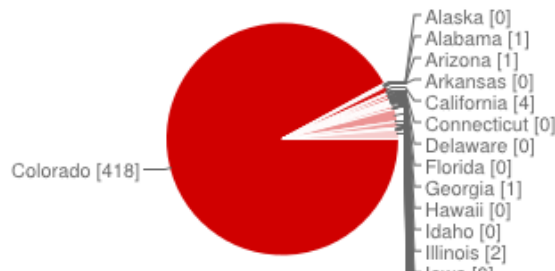

How do you get information about Apogaea?

Apogaea Outpost Newsletter http://apogaea.com/outpost-news/newsletter/	162	13%
Apogaea Website	387	31%
Apogaea Facebook group (unofficial)	370	30%
Apogaea Yahoo Group (Email)	32	3%
Apogaea Twitter	10	1%
Word of Mouth	245	20%
Sock Rates	32	3%

Demographic Questions

What planet are you from?

Earth	268	64%
Ceti Alpha V	19	5%
Alderran	29	7%
Gallifrey	42	10%
Centauri	30	7%
Cybertron	28	7%

When on Earth, where do you spend most of your time?

Colorado	418	92%
Alabama	1	0%
Alaska	0	0%
Arizona	1	0%
Arkansas	0	0%
California	4	1%
Connecticut	0	0%
Delaware	0	0%
Florida	0	0%
Georgia	1	0%
Hawaii	0	0%
Idaho	0	0%
Illinois	2	0%
Indiana	0	0%
Iowa	0	0%
Kansas	0	0%
Kentucky	0	0%
Louisiana	0	0%
Maine	0	0%
Maryland	0	0%
Massachusetts	2	0%
Michigan	0	0%
Minnesota	0	0%