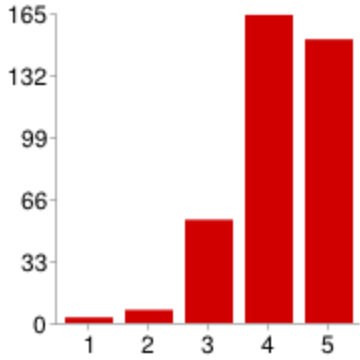

Did you read the 2013 Survival Guide before the event?

Yes	299	79%
No	81	21%

Do you plan on attending Apogaea again?

Yes	372	98%
No	8	2%

How would you rate Apogaea compared to other burns you've attended?