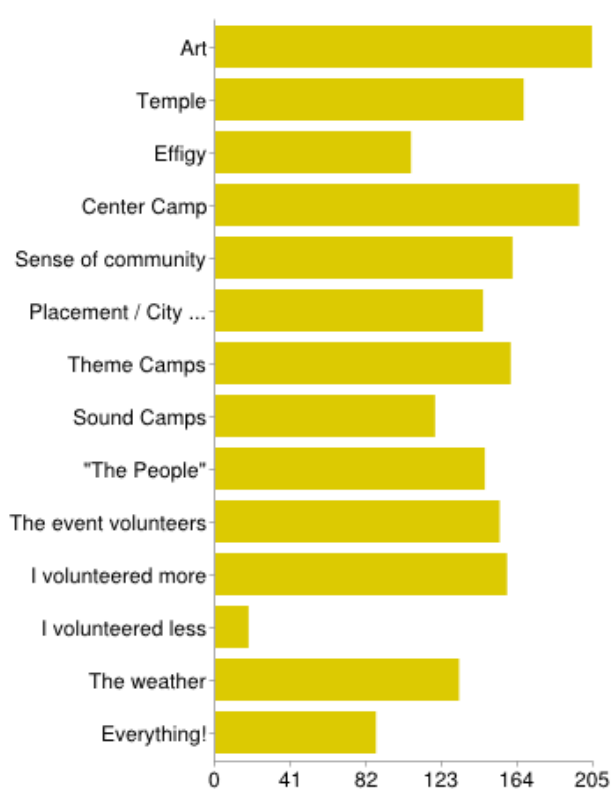

Did you read the 2013 Survival Guide before the event?

Yes	299	79%
No	81	21%

Do you plan on attending Apogaea again?

Yes	372	98%
No	8	2%

How would you rate Apogaea compared to other burns you've attended?

1	3	1%
2	7	2%
3	55	14%
4	164	43%
5	151	40%

What was better this year compared to past Apogaeas?

Art	204	10%
Temple	167	9%
Effigy	106	5%
Center Camp	197	10%
Sense of community	161	8%
Placement / City layout	145	7%
Theme Camps	160	8%
Sound Camps	119	6%
"The People"	146	7%
The event volunteers	154	8%
I volunteered more	158	8%
I volunteered less	18	1%
The weather	132	7%
Everything!	87	4%

What was worse this year compared to past Apogaeas?

Art	13	4%
Temple	17	6%
Effigy	30	10%
Center Camp	1	0%
Sense of community	30	10%
Placement / City layout	52	17%
Theme Camps	15	5%
Sound Camps	33	11%
"The People"	28	9%
The event volunteers	8	3%
I volunteered more	8	3%
I volunteered less	17	6%
The weather	42	14%
Everything!	9	3%