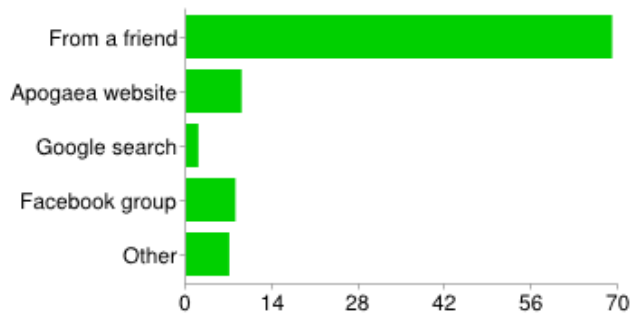

How did you hear about Apogaea?