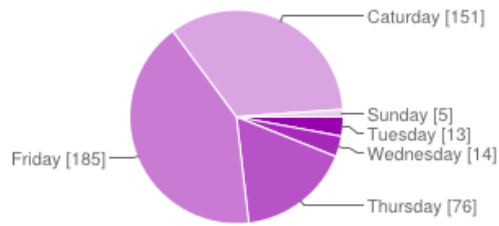

How many years have you attended Burning Man (include 2013 if you're going)?

0	83	22%
1	58	15%
2	51	13%
3	53	14%
4	29	8%
5	27	7%
6	14	4%
7	21	6%
8	11	3%
9	6	2%
10	9	2%
11	1	0%
12	6	2%
13	3	1%
14	2	1%
15	1	0%
16	1	0%
17	3	1%
18	1	0%
19	0	0%
20	0	0%
21	0	0%
22	0	0%
23	0	0%

Event details

Did Apogaea conflict with any other events for you this year?

No, it was perfect timing	361	80%
Yes, I had some timing conflicts but still made it to Apogaea	92	20%
Yes, I had some timing conflicts that prevented me from attending Apogaea	1	0%

What day should Apogaea start?

Sunday	10	2%
Monday	41	9%
Tuesday	72	16%
Wednesday	290	65%
Thursday	35	8%
Friday	0	0%
Saturday	1	0%

What day should Apogaea end?

Sunday	316	70%
Monday	120	27%
Tuesday	5	1%
Wednesday	0	0%
Thursday	0	0%
Friday	1	0%
Saturday	7	2%

What was your favorite day at Apogaea this year?

Tuesday	13	3%
Wednesday	14	3%
Thursday	76	17%
Friday	185	42%
Saturday	151	34%
Sunday	5	1%

How do you feel about the event population?

Keep growing at a controlled, sustainable rate. Find a new location if necessary as growth is the priority.	163	36%
Keep growing at a controlled, sustainable rate until the current location is maxed out.	180	40%
The population is about right at 1650 people	94	21%
There should be less people - 1650 is too many	10	2%
I prefer to be alone	3	1%