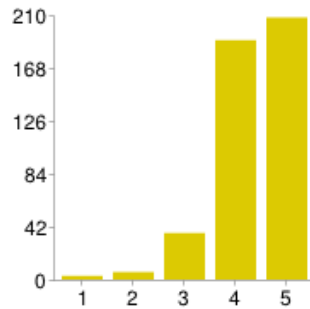

How well do you feel Apogaea adheres to the Burning Man 10 principles?

1	3	1%
2	6	1%
3	37	8%
4	190	43%
5	208	47%