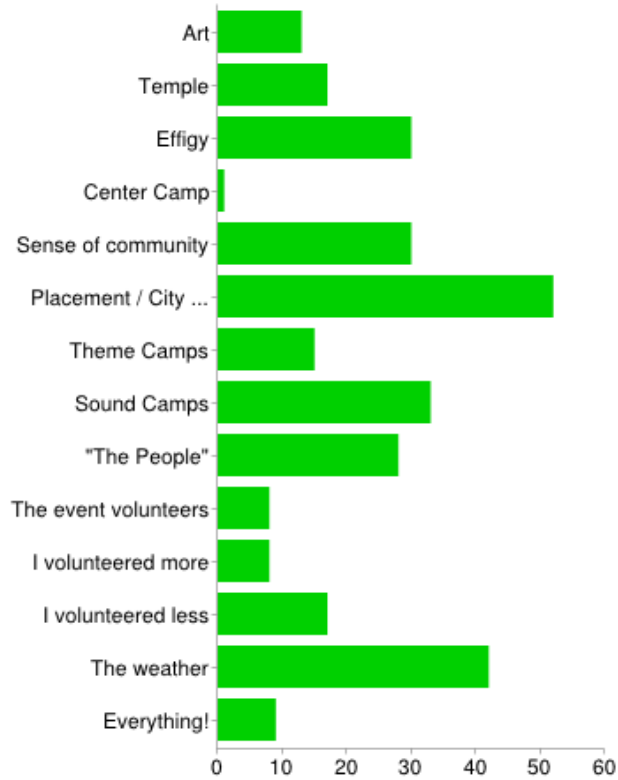

Did you read the 2013 Survival Guide before the event?

Yes	299	79%
No	81	21%

Do you plan on attending Apogaea again?

Yes	372	98%
No	8	2%

How would you rate Apogaea compared to other burns you've attended?

1	3	1%
2	7	2%
3	55	14%
4	164	43%
5	151	40%

What was better this year compared to past Apogaeas?

Art	204	10%
Temple	167	9%
Effigy	106	5%
Center Camp	197	10%
Sense of community	161	8%
Placement / City layout	145	7%
Theme Camps	160	8%
Sound Camps	119	6%
"The People"	146	7%
The event volunteers	154	8%
I volunteered more	158	8%
I volunteered less	18	1%
The weather	132	7%
Everything!	87	4%

What was worse this year compared to past Apogaeas?

Art	13	4%
Temple	17	6%
Effigy	30	10%
Center Camp	1	0%
Sense of community	30	10%
Placement / City layout	52	17%
Theme Camps	15	5%
Sound Camps	33	11%
"The People"	28	9%
The event volunteers	8	3%
I volunteered more	8	3%
I volunteered less	17	6%
The weather	42	14%
Everything!	9	3%