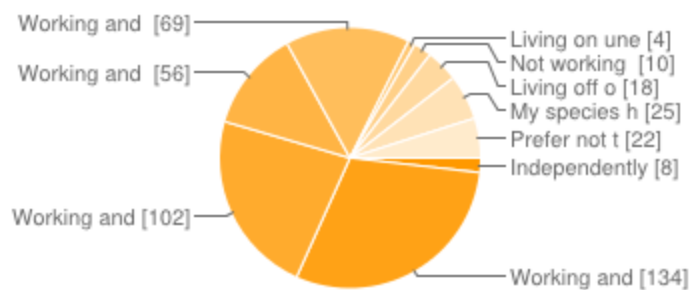

Living alone	89	14%
Transient	12	2%
Living with friends / roommates	151	24%
Living with pets (10 or less)	128	20%
Living with pets (more than 10)	6	1%
Living with spouse	139	22%
Living with kids	56	9%
Living with extended family	13	2%
I live with my mom. Don't judge me!	33	5%

What is your economic background?

Independently wealthy	8	2%
Working and making $50k+ a year	134	30%
Working and making $30k-$49k a year	102	23%
Working and making $20k-$29k a year	56	13%
Working and making less than $20k a year	69	15%
Living on unemployment	4	1%
Not working or not making any money	10	2%
Living off of love and kindness	18	4%
My species has evolved beyond money	25	6%
Prefer not to say	22	5%