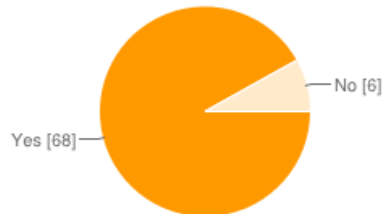

Apogaea 2013 Census

454 Responses

Summary

Was Apogaea 2013 the first time you have been to a Burning Man type event, including Burning Man, or any of the Burning Man regionals?

Yes	74	16%
No	380	84%

First Time Burners

Did you read the Survival Guide before the event?

Yes	68	92%
No	6	8%

Did you feel that you were adequately prepared for your first burn?

Yes	70	95%
No	4	5%

Do you plan on attending Apogaea again in the future?