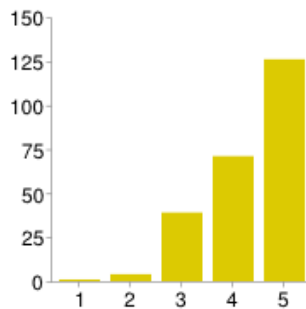

Apogaea DPW

How was your experience with Apogaea DPW (Department of Public Works) this year?