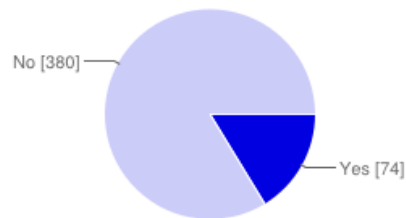

Apogaea 2013 Census

454 Responses

Summary

Was Apogaea 2013 the first time you have been to a Burning Man type event, including Burning Man, or any of the Burning Man regionals?

Yes	74	16%
No	380	84%

First Time Burners

Did you read the Survival Guide before the event?

Yes	68	92%
No	6	8%

Did you feel that you were adequately prepared for your first burn?

Yes	70	95%
No	4	5%

Do you plan on attending Apogaea again in the future?