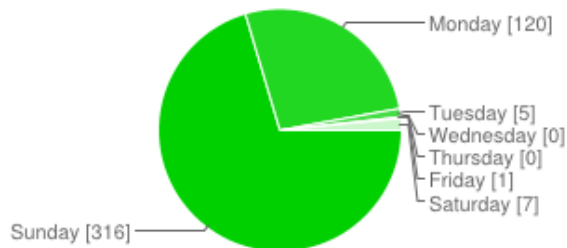

How many years have you attended Burning Man (include 2013 if you're going)?

0	83	22%
1	58	15%
2	51	13%
3	53	14%
4	29	8%
5	27	7%
6	14	4%
7	21	6%
8	11	3%
9	6	2%
10	9	2%
11	1	0%
12	6	2%
13	3	1%
14	2	1%
15	1	0%
16	1	0%
17	3	1%
18	1	0%
19	0	0%
20	0	0%
21	0	0%
22	0	0%
23	0	0%

Event details

Did Apogaea conflict with any other events for you this year?

No, it was perfect timing	361	80%
Yes, I had some timing conflicts but still made it to Apogaea	92	20%
Yes, I had some timing conflicts that prevented me from attending Apogaea	1	0%

What day should Apogaea start?

Sunday	10	2%
Monday	41	9%
Tuesday	72	16%
Wednesday	290	65%
Thursday	35	8%
Friday	0	0%
Saturday	1	0%

What day should Apogaea end?

Sunday	316	70%
Monday	120	27%
Tuesday	5	1%
Wednesday	0	0%
Thursday	0	0%
Friday	1	0%
Saturday	7	2%

What was your favorite day at Apogaea this year?

Tuesday	13	3%
Wednesday	14	3%
Thursday	76	17%
Friday	185	42%
Saturday	151	34%
Sunday	5	1%

How do you feel about the event population?

Keep growing at a controlled, sustainable rate. Find a new location if necessary as growth is the priority.	163	36%
Keep growing at a controlled, sustainable rate until the current location is maxed out.	180	40%
The population is about right at 1650 people	94	21%
There should be less people - 1650 is too many	10	2%
I prefer to be alone	3	1%