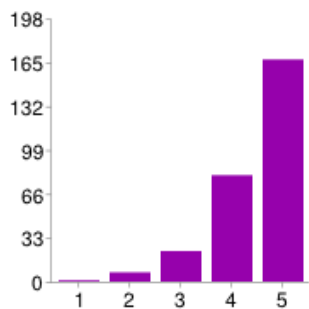

Rangers

How was your experience with the Rangers this year?