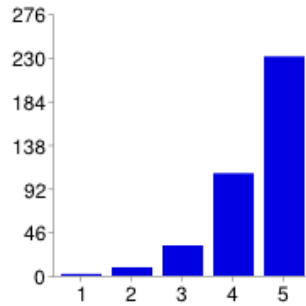

Conclave / pre-Effigy burn fire performance

How was your experience with Conclave / pre-Effigy burn fire performance this year?

1	19	5%
2	60	16%
3	71	19%
4	96	25%
5	133	35%

Effigy

How was your experience with the Effigy this year?