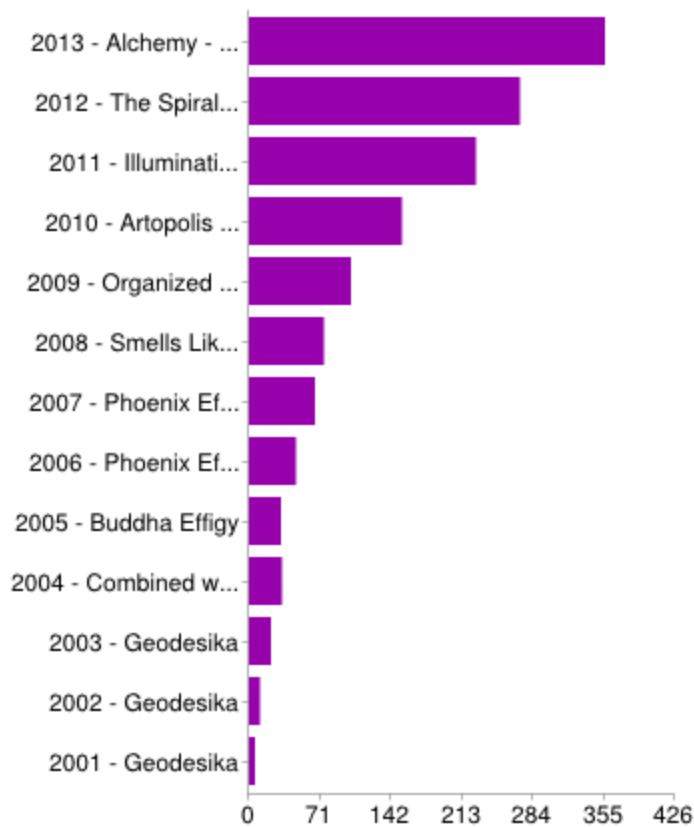

Did you read the 2013 Survival Guide before the event?

Yes	299	79%
No	81	21%

Do you plan on attending Apogaea again?

Yes	372	98%
No	8	2%

How would you rate Apogaea compared to other burns you've attended?

1	3	1%
2	7	2%
3	55	14%
4	164	43%
5	151	40%

What was better this year compared to past Apogaeas?

Art	204	10%
Temple	167	9%
Effigy	106	5%
Center Camp	197	10%
Sense of community	161	8%
Placement / City layout	145	7%
Theme Camps	160	8%
Sound Camps	119	6%
"The People"	146	7%
The event volunteers	154	8%
I volunteered more	158	8%
I volunteered less	18	1%
The weather	132	7%
Everything!	87	4%

What was worse this year compared to past Apogaeas?

Art	13	4%
Temple	17	6%
Effigy	30	10%
Center Camp	1	0%
Sense of community	30	10%
Placement / City layout	52	17%
Theme Camps	15	5%
Sound Camps	33	11%
"The People"	28	9%
The event volunteers	8	3%
I volunteered more	8	3%
I volunteered less	17	6%
The weather	42	14%
Everything!	9	3%

What years have you attended Apogaea?

2013 - Alchemy - Blossom Effigy (when it burned)	356	25%
2012 - The Spiral - Blossom Effigy (it didn't burn)	271	19%
2011 - Illumination - Butterfly Effigy	227	16%
2010 - Artopolis - Communigy Effigy	153	11%
2009 - Organized Chaos - Volcano Effigy	102	7%
2008 - Smells Like Community Spirit - Squid Effigy	75	5%
2007 - Phoenix Effigy (when it burned)	66	5%
2006 - Phoenix Effigy (it didn't burn)	47	3%
2005 - Buddha Effigy	32	2%
2004 - Combined with Dreamtime	33	2%
2003 - Geodesika	22	2%
2002 - Geodesika	11	1%
2001 - Geodesika	6	0%