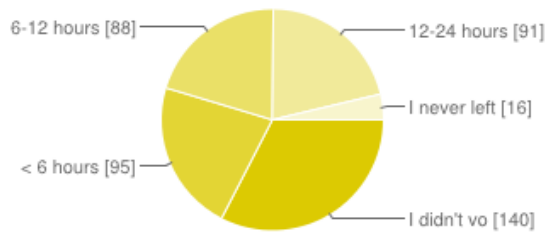

I didn't volunteer	121	27%
1 shift	106	24%
2 shifts	94	21%
3 shifts	36	8%
4 shifts	27	6%
5+ shifts	15	3%
I'm a lead	44	10%

How often did you volunteer for a theme camp / art installation during the event?