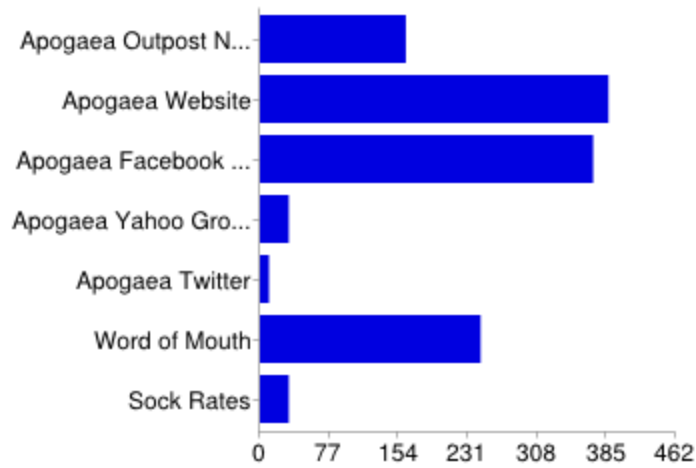

How do you get information about Apogaea?

Apogaea Outpost Newsletter http://apogaea.com/outpost-news/newsletter/	162	13%
Apogaea Website	387	31%
Apogaea Facebook group (unofficial)	370	30%
Apogaea Yahoo Group (Email)	32	3%
Apogaea Twitter	10	1%
Word of Mouth	245	20%
Sock Rates	32	3%